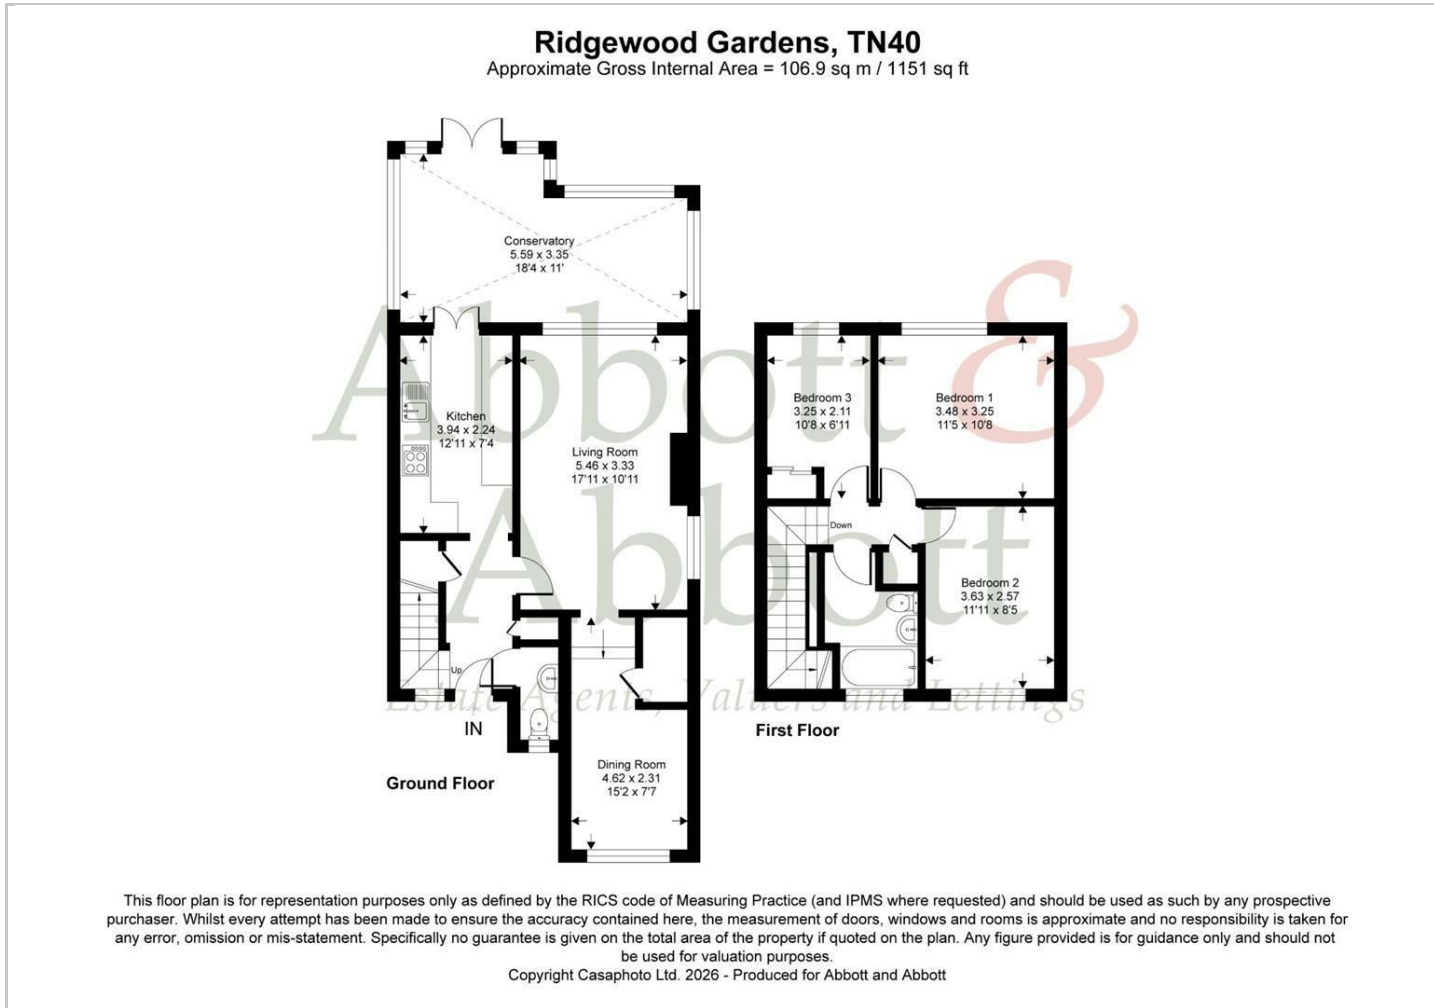

Abbott and Abbott are offering for sale this spacious extended semi detached house located on a corner plot in the popular Penland Wood location.

The three bedroom accommodation also has excellent versatile ground floor space with an 18 ft living room, separate dining room as well as a conservatory overlooking the rear garden.

There is gas heating and double glazing.

The seafront, town centre and station are within easy reach and Ravenside Shopping Centre with Tesco is within walking distance

ENTRANCE HALL

CLOAKROOM

LIVING ROOM 18'0" x 10'9" (5.5 x 3.3)

DINING ROOM 15'1" x 7'6" (4.6 x 2.3)

KITCHEN 12'9" x 7'6" (3.9 x 2.3)

CONSERVATORY 18'0" x 10'9" (5.5 x 3.3)

LANDING

BEDROOM 1 11'1" x 10'5" (3.4 x 3.2)

BEDROOM 2 11'9" x 8'2" (3.6 x 2.5)

BEDROOM 3 10'5" x 6'10" (3.2 x 2.1)

BATHROOM

FRONT GARDEN

REAR/SIDE GARDEN

DRIVEWAY

Floor Plans

Viewing

Please contact our Sales Office on 01424 212233 if you wish to arrange a viewing appointment for this property or require further information.